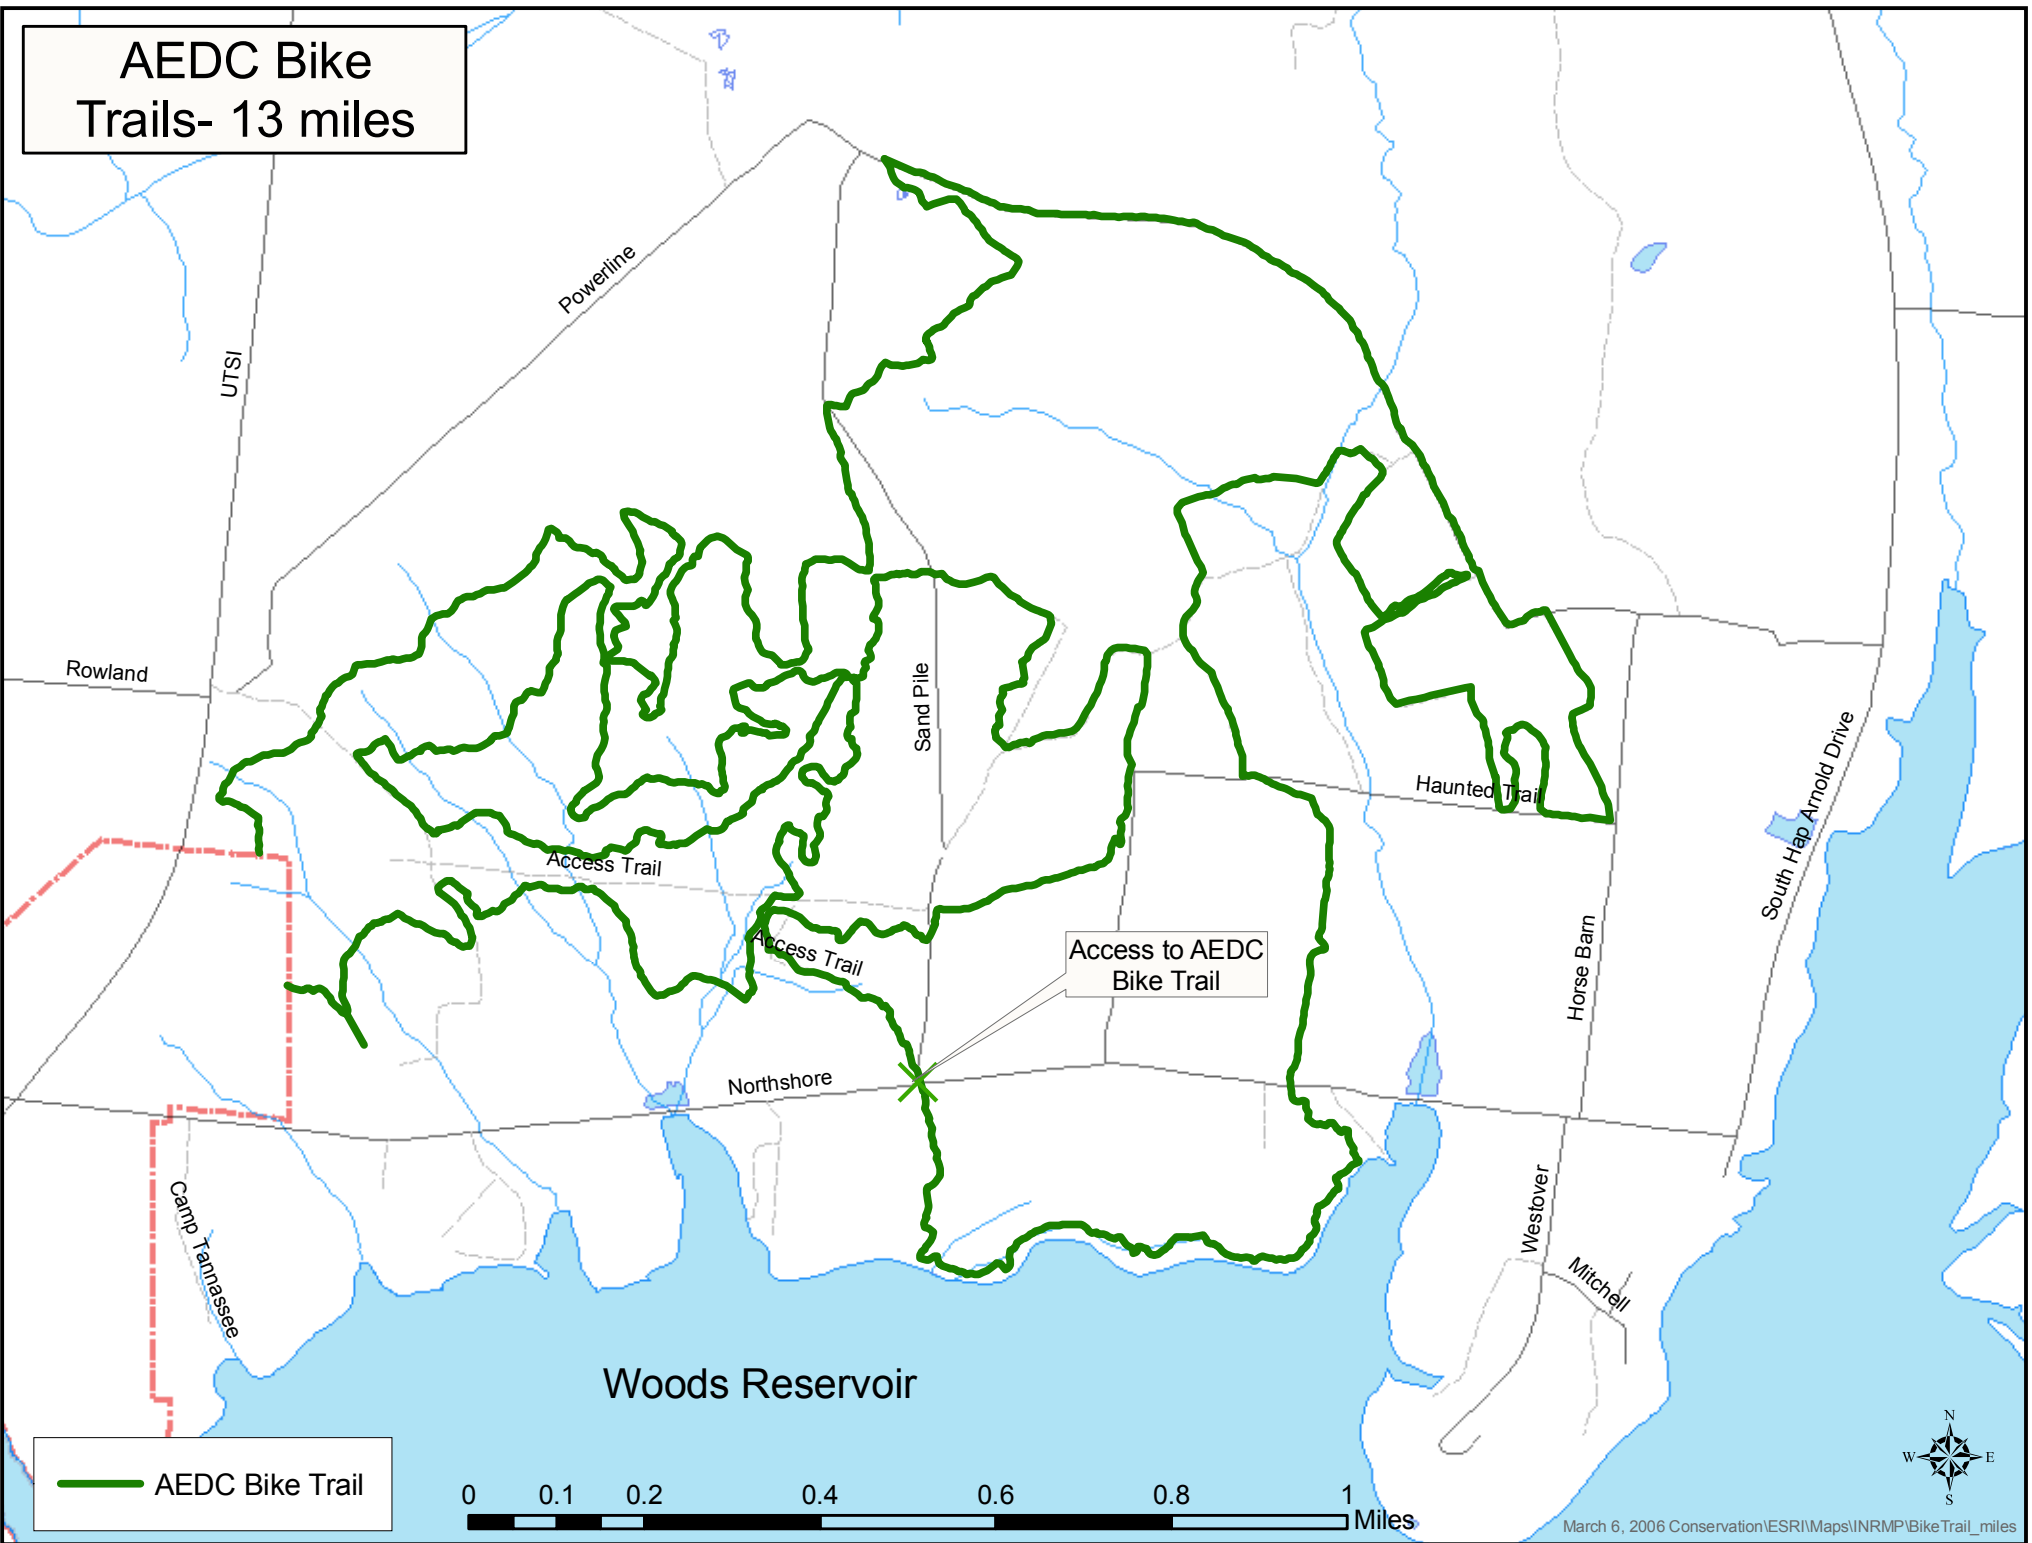

AEDC Bike Trails- 13 miles

— AEDC Bike Trail

0 0.1 0.2 0.4 0.6 0.8 1 Miles